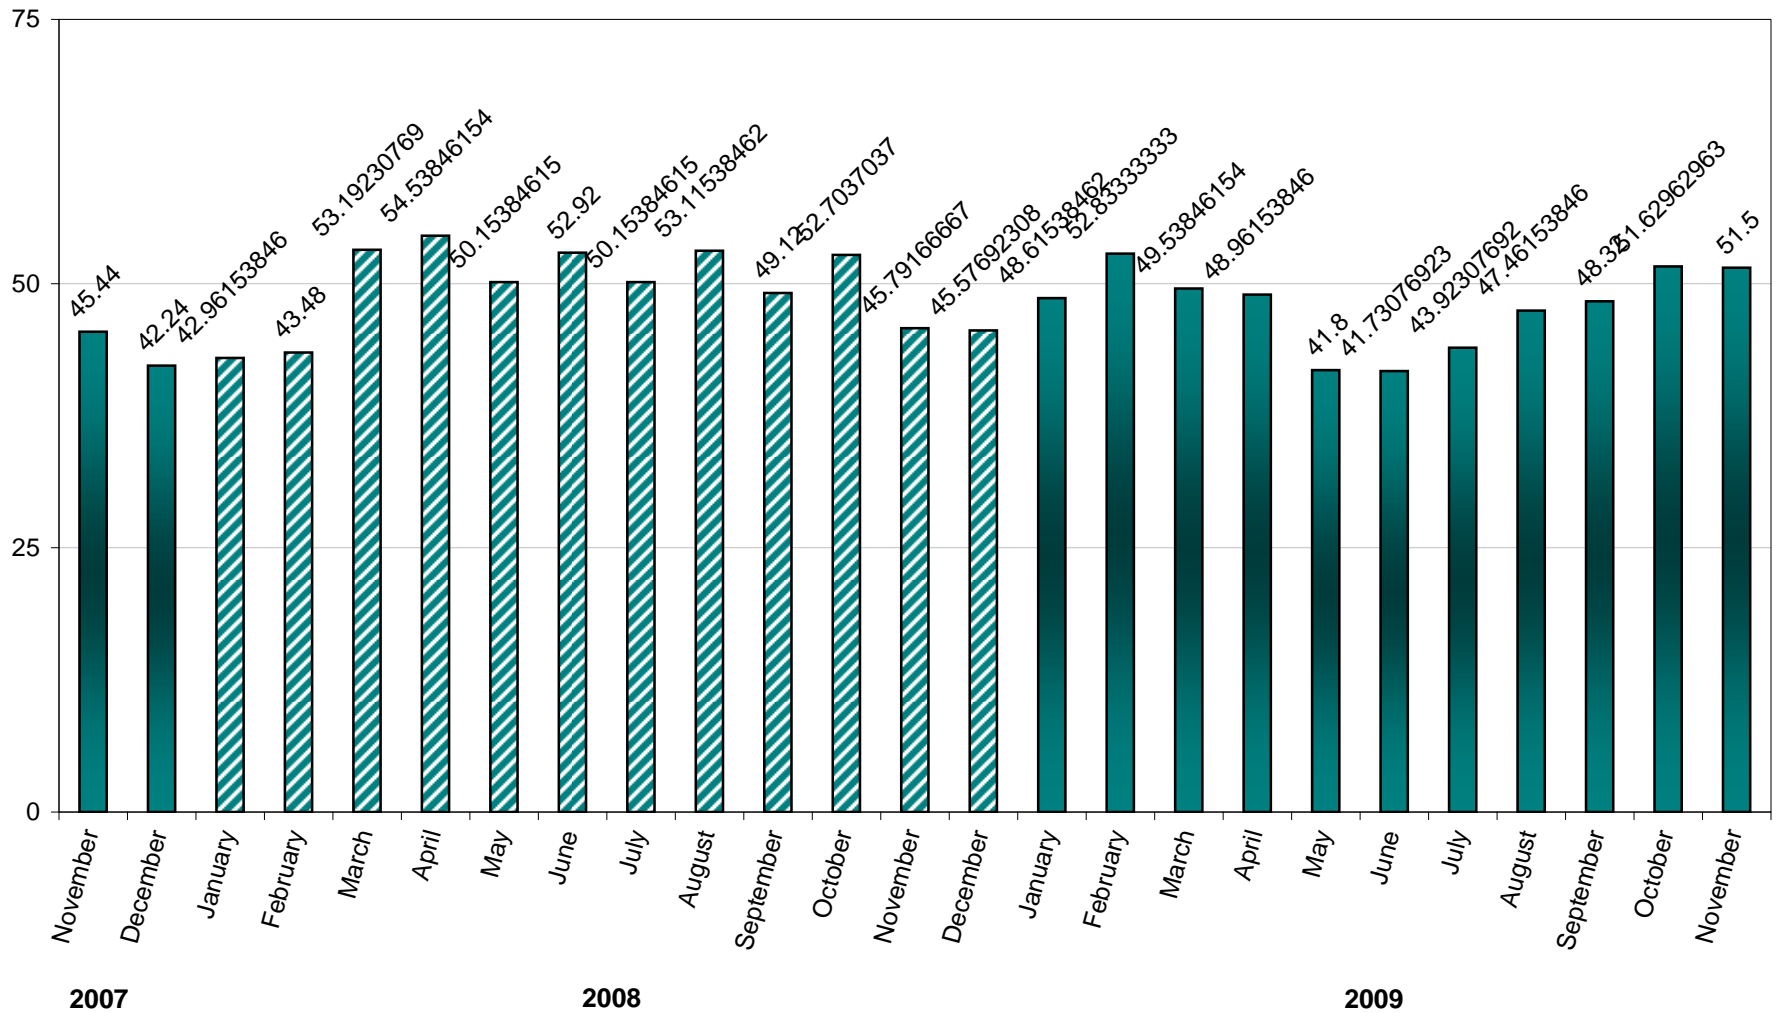

## Gwinnett County Transit Paratransit Service Average Daily Boardings November 2007 to November 2009

Note: All numbers are unaudited.