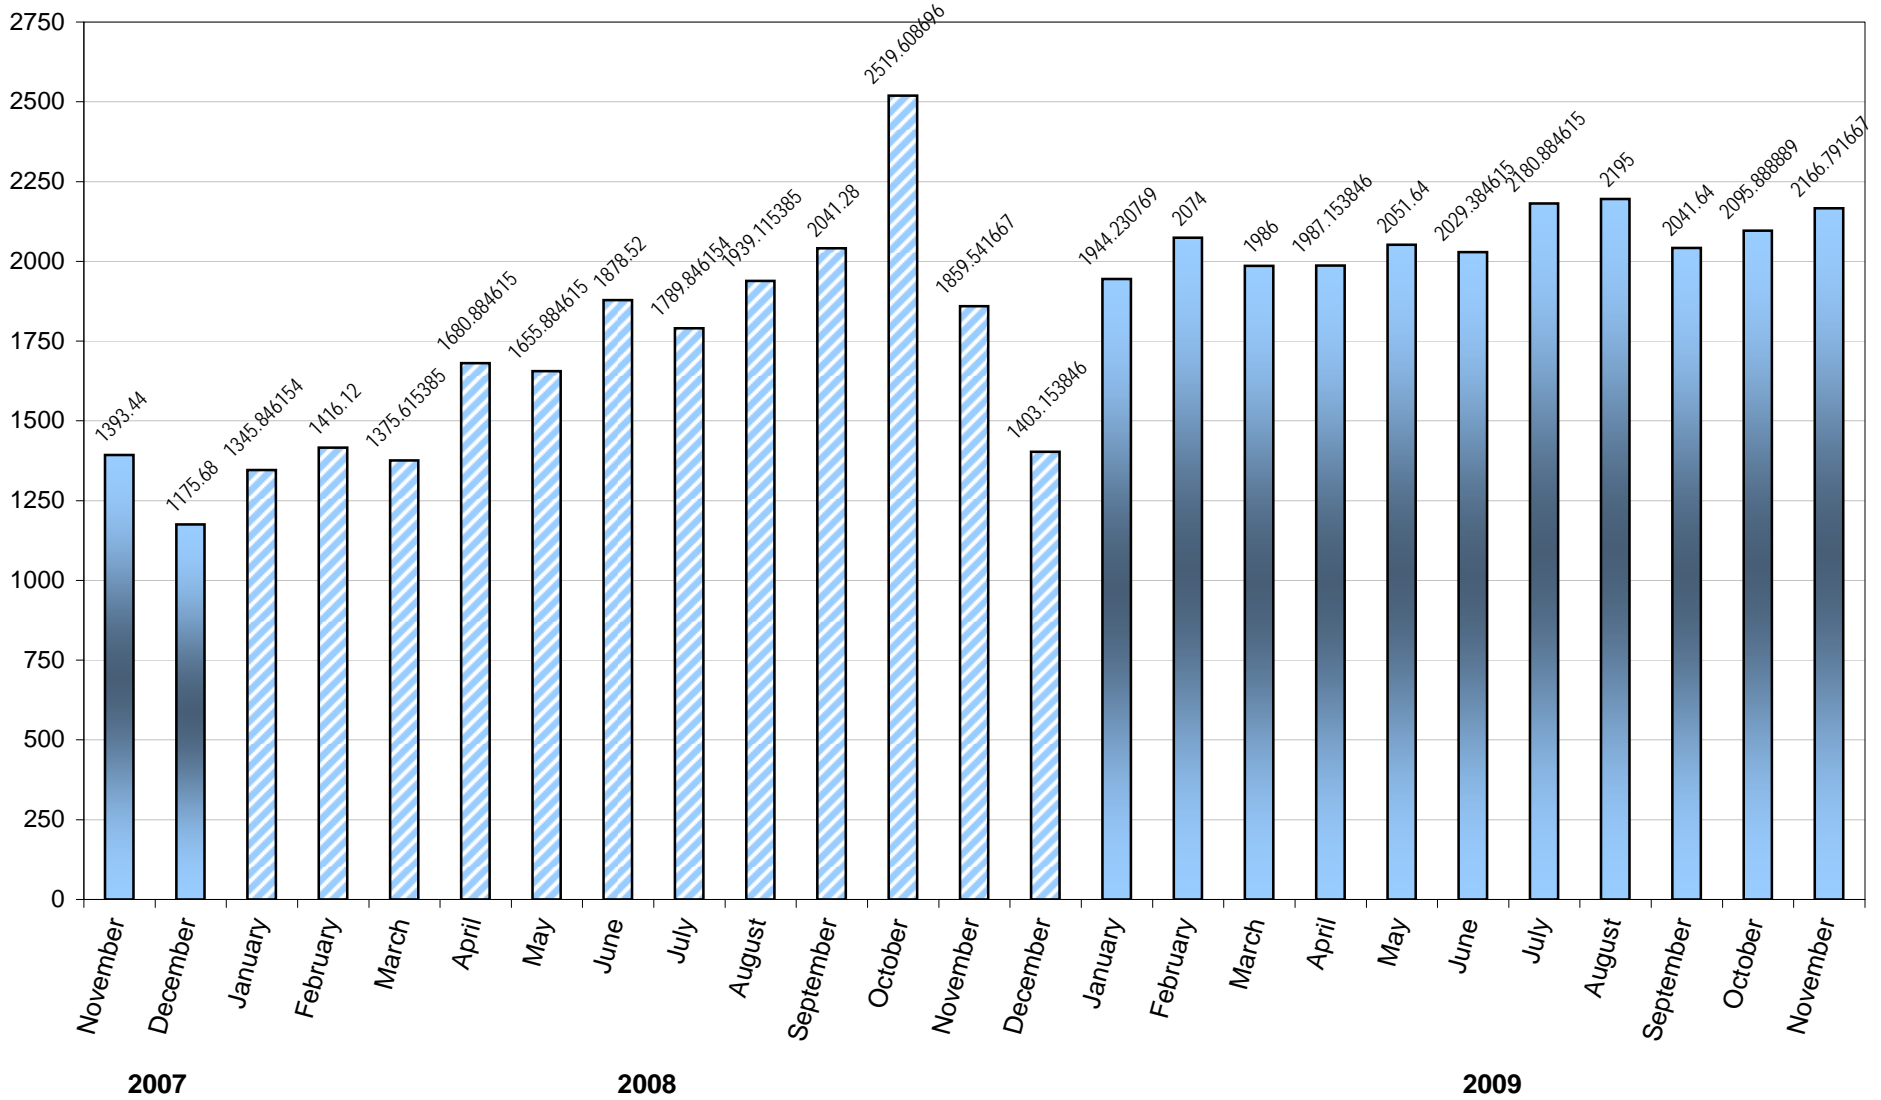

# Gwinnett County Transit Local Route 10 (Doraville Station)

## Average Daily Boardings

### November 2007 to November 2009

Note: All numbers are unaudited.

**Gwinnett County Transit Local Route 20 (Southern I-85 Corridor)  
Average Daily Boardings  
November 2007 to November 2009**

Note: All numbers are unaudited.