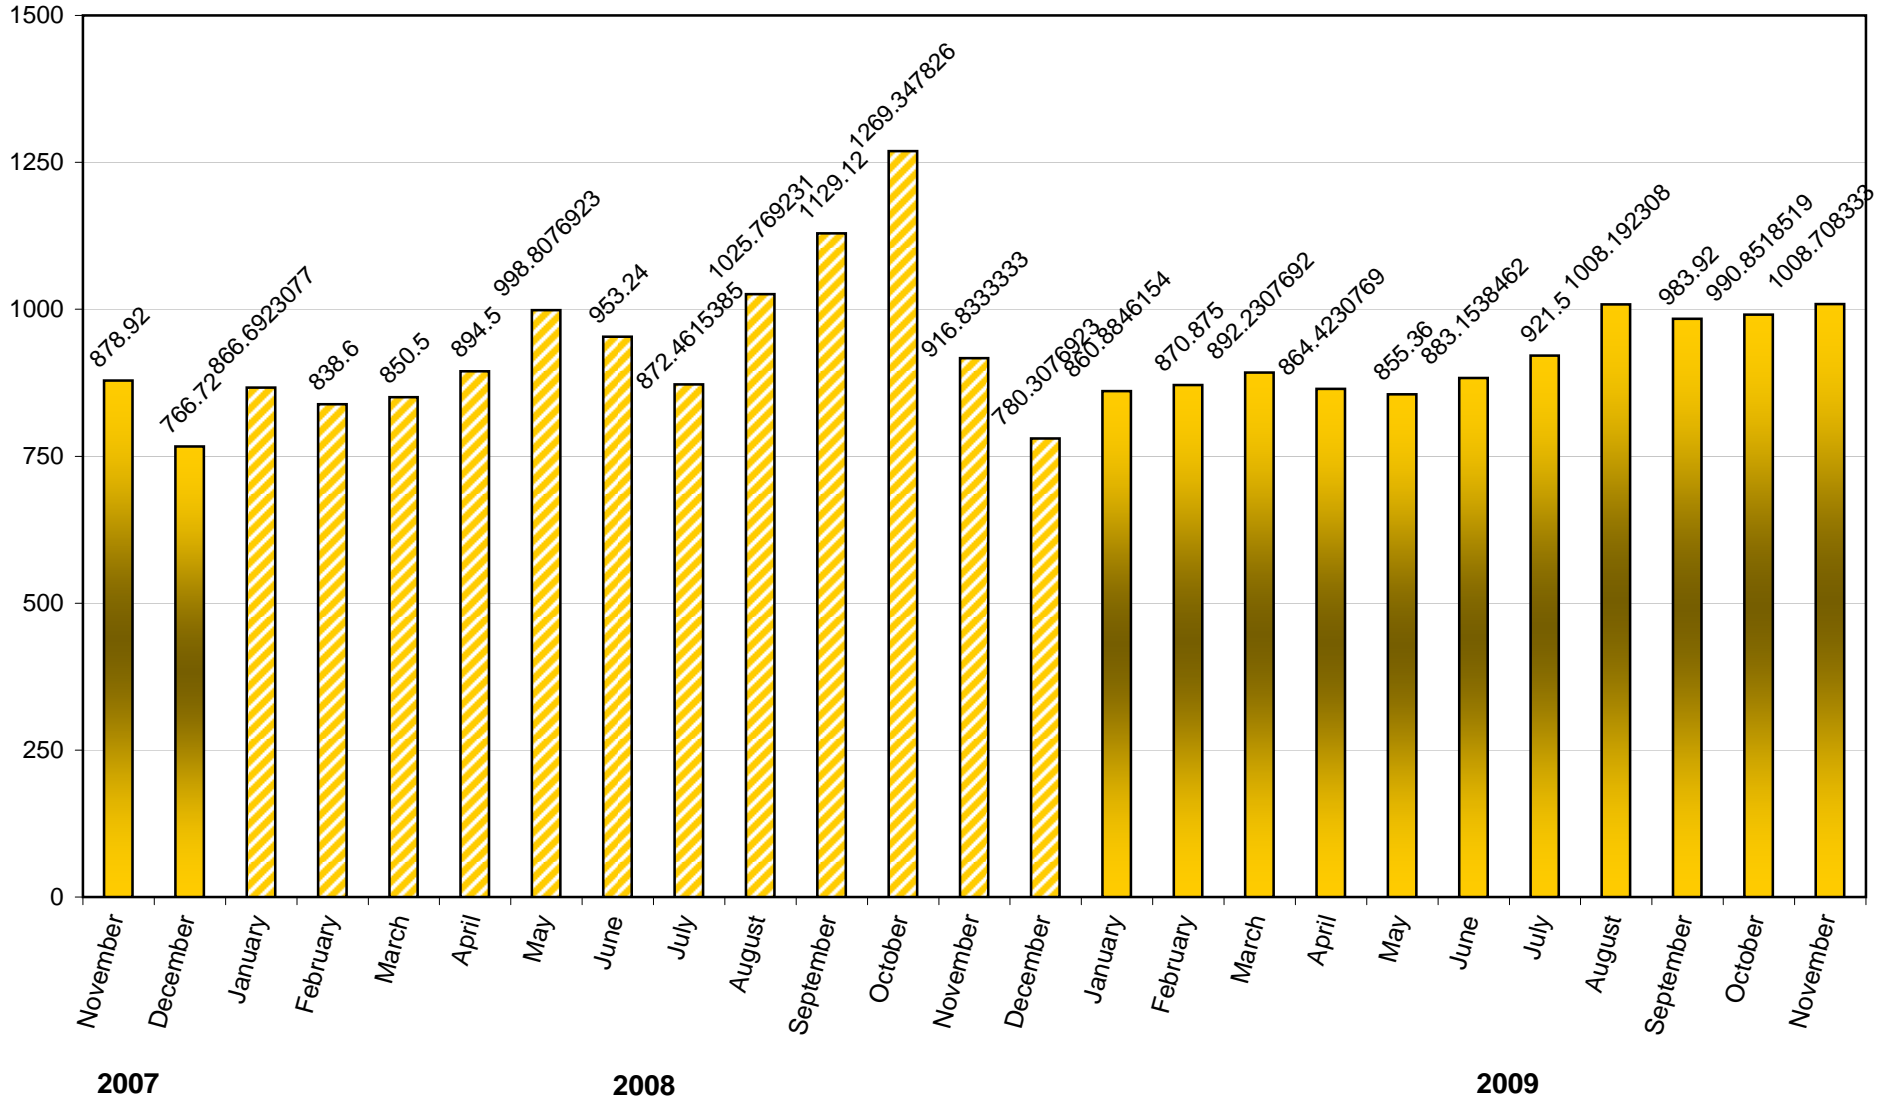

Gwinnett County Transit Local Route 30 (Norcross / Technology Park)

Average Daily Boardings

November 2007 to November 2009

Note: All numbers are unaudited.