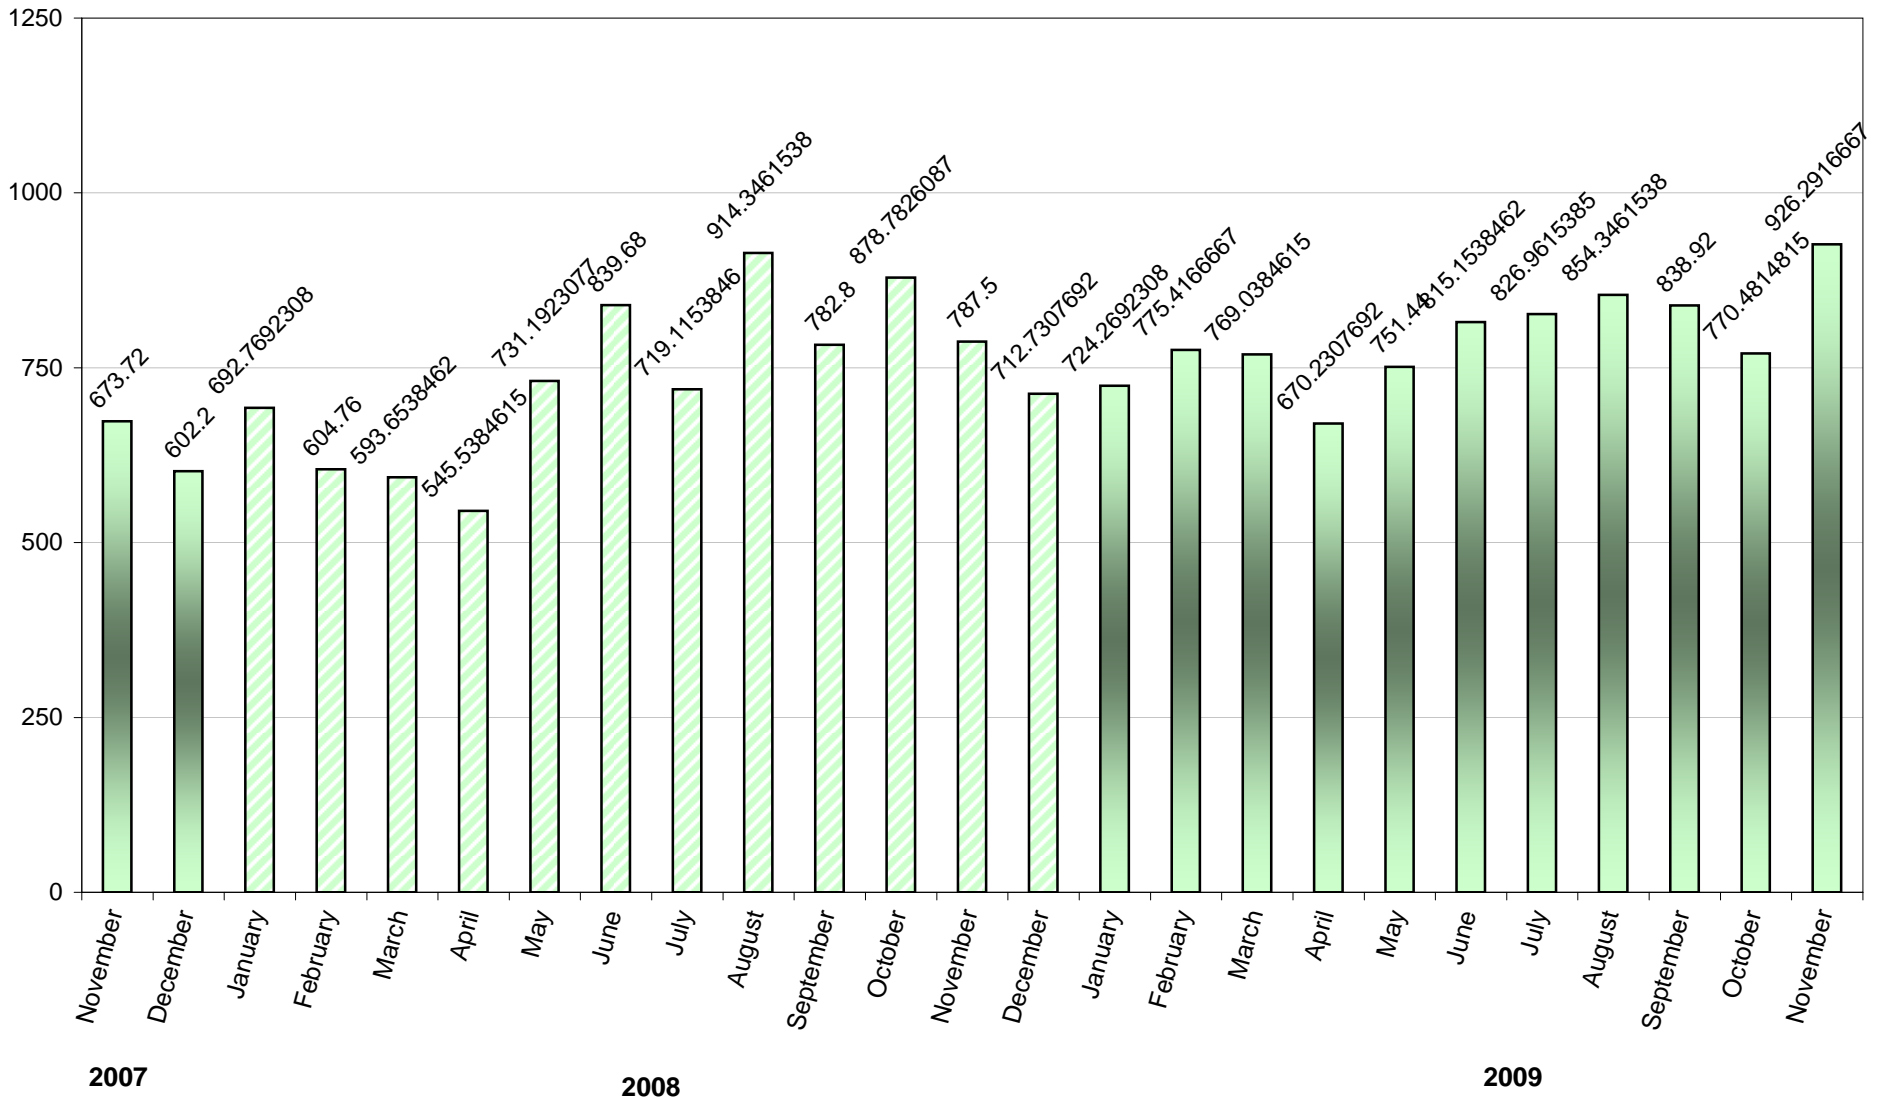

# Gwinnett County Transit Local Route 10 (Doraville Station)

## Average Daily Boardings

### November 2007 to November 2009

Note: All numbers are unaudited.

**Gwinnett County Transit Local Route 20 (Southern I-85 Corridor)  
Average Daily Boardings  
November 2007 to November 2009**

Note: All numbers are unaudited.